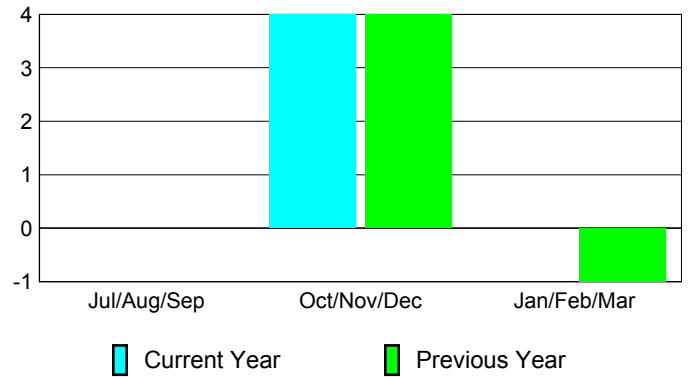

Club Results 2012-2013

Goal, New, Dropped, Gain/Loss

Comparison of Club Gain/Loss

Current Year Compared to the Previous Year

YTD Status Quo Clubs 2012-2013

Status Quo Clubs Compared to Status Quo Members

MEMBERSHIP

Membership Results
2012-2013

Membership
2011-2012

Month	Net Memb Goal	Actual New Memb	Actual Dropped Memb	Gain/Loss of Memb	Gain/Loss of Memb
Jul/Aug/Sep		0	0	0	0
Oct/Nov/Dec		4	0	4	4
Jan/Feb/Mar					-1
Totals		4	0	4	3

Membership Results 2012-2013

Goal, New, Dropped, Gain/Loss

Comparison of Membership Gain/Loss

Current Year Compared to the Previous Year

Gender Comparison 2012-2013

Jul/Aug/Sep

Oct/Nov/Dec

Jan/Feb/Mar