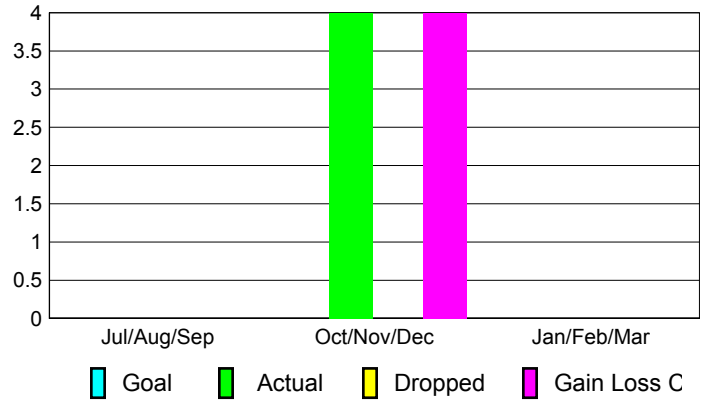

Membership Results 2012-2013

Goal, New, Dropped, Gain/Loss

Comparison of Membership Gain/Loss

Current Year Compared to the Previous Year