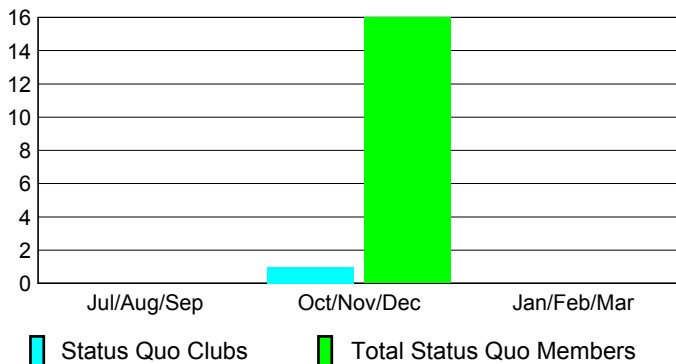

Club Results 2012-2013

Goal, New, Dropped, Gain/Loss

Comparison of Club Gain/Loss

Current Year Compared to the Previous Year

YTD Status Quo Clubs 2012-2013

Status Quo Clubs Compared to Status Quo Members

MEMBERSHIP

Membership Results
2012-2013

Membership
2011-2012

Month	Net Memb Goal	Actual New Memb	Actual Dropped Memb	Gain/Loss of Memb	Gain/Loss of Memb
Jul/Aug/Sep		31	-23	8	8
Oct/Nov/Dec		12	-15	-3	-2
Jan/Feb/Mar					27
Totals		43	-38	5	33