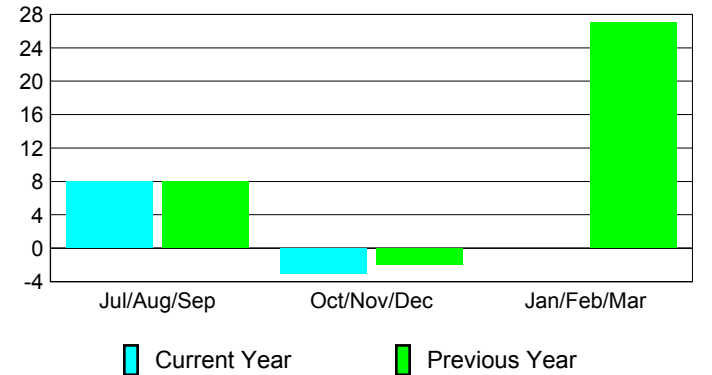

Club Results 2012-2013

Goal, New, Dropped, Gain/Loss

Comparison of Club Gain/Loss

Current Year Compared to the Previous Year

YTD Status Quo Clubs 2012-2013

Status Quo Clubs Compared to Status Quo Members

MEMBERSHIP

Membership Results
2012-2013

Membership
2011-2012

Month	Net Memb Goal	Actual New Memb	Actual Dropped Memb	Gain/Loss of Memb	Gain/Loss of Memb
Jul/Aug/Sep		31	-23	8	8
Oct/Nov/Dec		12	-15	-3	-2
Jan/Feb/Mar					27
Totals		43	-38	5	33

Membership Results 2012-2013

Goal, New, Dropped, Gain/Loss

Comparison of Membership Gain/Loss

Current Year Compared to the Previous Year

Gender Comparison 2012-2013

Jan/Feb/Mar

Male

Female