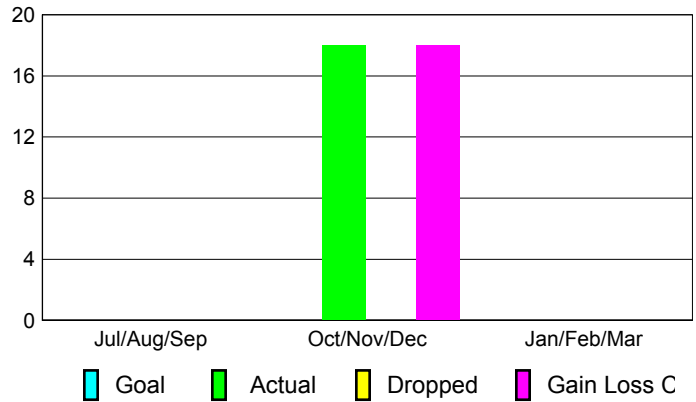

Membership Results 2012-2013

Goal, New, Dropped, Gain/Loss