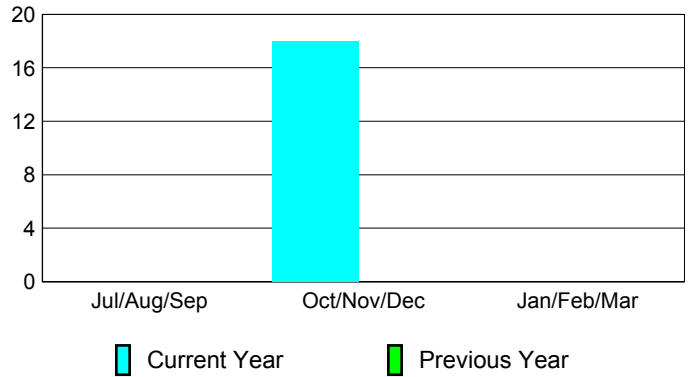

Comparison of Membership Gain/Loss

Current Year Compared to the Previous Year