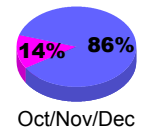

Membership Results
2012-2013

Membership
2011-2012

Month	Net Memb Goal	Actual New Memb	Actual Dropped Memb	Gain/Loss of Memb	Gain/Loss of Memb
Jul/Aug/Sep		31	-23	8	8
Oct/Nov/Dec		12	-15	-3	-2
Jan/Feb/Mar					27
Totals		43	-38	5	33

Membership Results 2012-2013

Goal, New, Dropped, Gain/Loss

Comparison of Membership Gain/Loss

Current Year Compared to the Previous Year

Gender Comparison 2012-2013

Jan/Feb/Mar

Male

Female