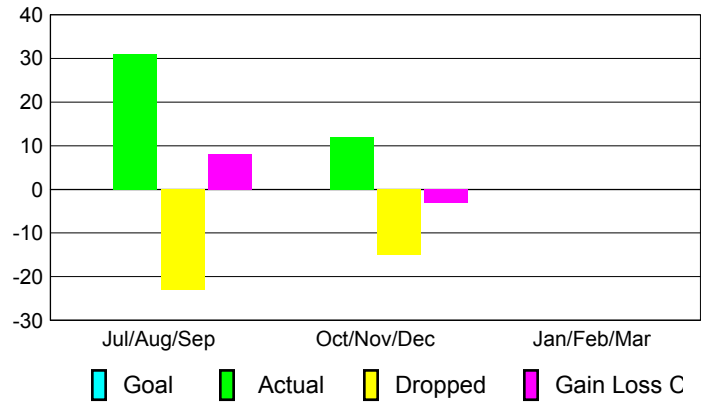

Club Results 2012-2013

Goal, New, Dropped, Gain/Loss

Comparison of Club Gain/Loss

Current Year Compared to the Previous Year

YTD Status Quo Clubs 2012-2013

Status Quo Clubs Compared to Status Quo Members

MEMBERSHIP

Membership Results
2012-2013

Membership
2011-2012

Month	Net Memb Goal	Actual New Memb	Actual Dropped Memb	Gain/Loss of Memb	Gain/Loss of Memb
Jul/Aug/Sep		31	-23	8	8
Oct/Nov/Dec		12	-15	-3	-2
Jan/Feb/Mar					27
Totals		43	-38	5	33

Membership Results 2012-2013

Goal, New, Dropped, Gain/Loss

Comparison of Membership Gain/Loss

Current Year Compared to the Previous Year

Gender Comparison 2012-2013

Jan/Feb/Mar

Male

Female