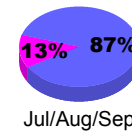

Membership Results
2012-2013

Membership
2011-2012

Month	Net Memb Goal	Actual New Memb	Actual Dropped Memb	Gain/Loss of Memb	Gain/Loss of Memb
Jul/Aug/Sep		31	-23	8	8
Oct/Nov/Dec		12	-15	-3	-2
Jan/Feb/Mar					27
Totals		43	-38	5	33

Membership Results 2012-2013

Goal, New, Dropped, Gain/Loss

Comparison of Membership Gain/Loss

Current Year Compared to the Previous Year

Gender Comparison 2012-2013

Jan/Feb/Mar

Male

Female